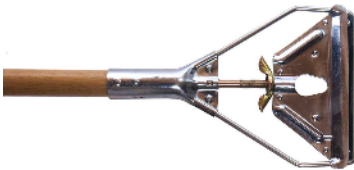

Manufacturing quality products since 1923.

Wet Mopping Tools

Tite Bite Wet Mop Handle

Extremely durable nylon construction is chemical and corrosion resistant. Twist on style connector securely holds any size mop. Mop releases easily, simply by unscrewing collar. Can only be used with a 5" headband mop. Choose wood or fiberglass handle. Available in 54" and 60" lengths. Double locking collar secures holder to threaded wood handle.

Simplex Wet Mop Handle

Made of high-strength engineered plastic, the Simplex holder features a quick-action side gate that makes mop changing a snap. Mop slides on or off in seconds. Choose wood or fiberglass handle. Designed for narrow-headband mops. Self-locking thumb wheel applies constant clamp pressure to hold mops securely. Threaded collar locks holder to handle, won't slip or loosen.

Grabber Wet Mop Handle

Constructed of high strength, non-conductive corrosion proof plastic. The Grabber features a fast change lever for easy one handed mop release. No need to touch the mop as it simply drops off. Holding teeth prevent mop slippage. Heavy duty side hinge designed for long life durability. Lock on feature holds mop securely in place. Designed to work with all narrow headband mops. Choose wood or fiberglass.

Speedy Wet Mop Handle

Quick release bar provides fast mo head changes. Zinc plated for rust resistance. Sturdy construction, with holder double-riveted to handle and double lacquered hardwood. Pine handle. Available in 54" or 60". Can be used with 1" or 5" headbands.